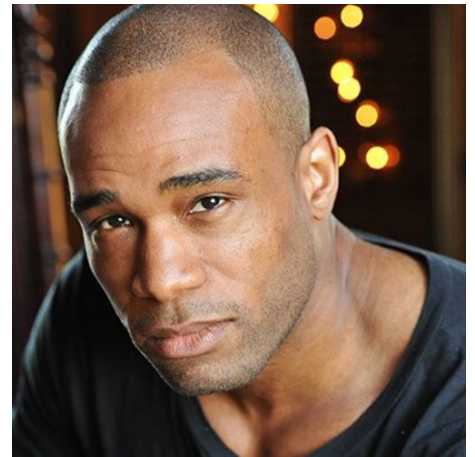

# anthony newman

[www.newmanathletic.com](http://www.newmanathletic.com)   
<http://www.castupload.com/actors/anthony-newman> 

## Information

Acting age	<b>25 - 35 years</b>	Nationality	<b>British</b>
Year of birth	<b>1982 (37 years)</b>	Languages	<b>English: native-language</b>
Size (in cm)	<b>190</b>	Sport	<b>Boxing</b>
Weight (in kg)	<b>95</b>	Profession	<b>Actor</b>
Eye color	<b>dark brown</b>		
Hair color	<b>Black</b>		
Hair length	<b>Short</b>		
Stature	<b>athletic-muscular</b>		
Place of residence	<b>London</b>		
Cities I could work in	<b>London. Los Angeles, New York</b>		