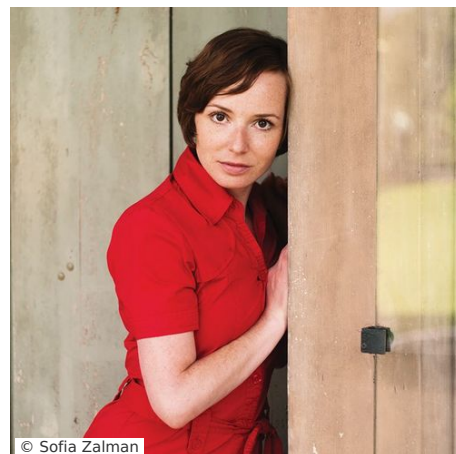

Beatrice-Fea Schirmacher

www.beatrice-fea-schirmacher.de 

© Sofia Zalman

Information

Acting age	33 - 38 years	Nationality	German
Height (cm)	158	Languages	German: native-language English: medium Russian: basic French: basic
Weight (in kg)	52		
Eye color	brown		
Hair color	Brunette		
Hair length	Medium	Dialects	Saxon Berlin German
Type/Ethnicity	Central European	Instruments	Guitar: medium Recorder: medium
Stature	slim	Sport	Aerobics, Martial Arts, Swim, Tai chi
Place of residence	Berlin	Dance	Standard: medium
Cities I could work in	Leipzig, Dresden, München, Hamburg	Profession	Actor, Dubbing actor
		Singing	Rock/Pop: medium Choir: medium
		Pitch	Mezzo-soprano

Other Education & Training

2009... Mikrofon- und Synchronsprechen

2008 Camera Actors Studio

1997... Theaterwerkstatt Berlin

Ausbildung zur Schauspielerin

Film

2014 Junge Lebensmittelchemiker

Role: Annika (LR) **Director:** Florian Arndt **Distribution:** Sons of Motion Pictures
Imagefilm

2014 Hermanns Glück

Role: Fortuna (LR) **Director:** Lisa Zielke Kurzfilm

2013 Unterstützte Beschäftigung

Role: Sachbearbeiterin (SR) **Director:** Maxi Strauch Imagefilm

2009 Dinosaurier

Role: Angestellte Bank (SR) **Director:** Leander Hausmann **Producer:** Oliver Berben
Distribution: Constantin Film