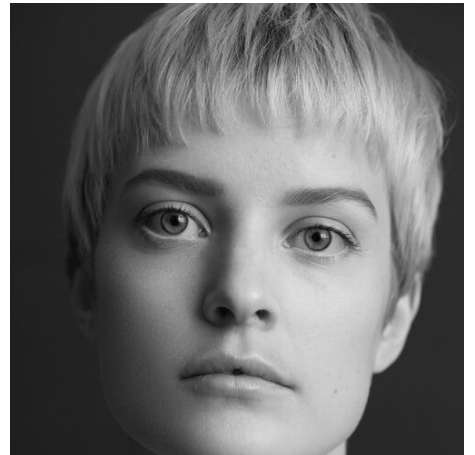

Berit Einemo Frøysland

<https://www.beritfroysland.com/> 

Information

Year of birth	1992 (28 years)	Nationality	Norwegian
Height (cm)	175	Languages	German: medium
Weight (in kg)	60		English: fluent
Eye color	blue		Norwegian: native-language
Hair color	Blond		Swedish: fluent
Hair length	Short	Sport	Horse riding
Stature	slim	Dance	Contemporary dance: professional
Place of residence	Berlin	Profession	Dancer
		Singing	Musical: medium
		Pitch	Soprano