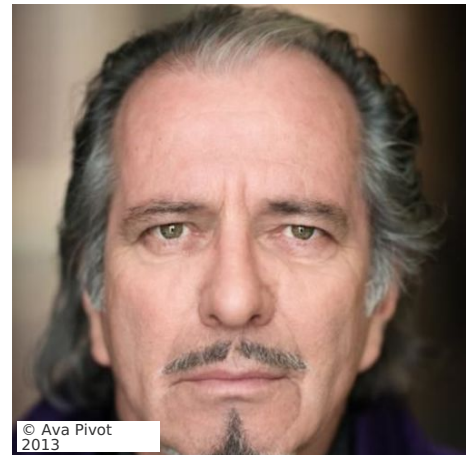

Hans Schenker

<http://www.agenturosman.de/hans-schenker> 
<http://www.castupload.com/actors/hans-schenker> 

© Ava Pivot
2013

Information

Acting age	55 - 65 years	Nationality	German, Swiss
Year of birth	1952	Languages	German: native-language English: fluent Spanish: medium French: fluent
Size (in cm)	184		
Eye color	green		
Hair color	Gray		
Ethnicity	Central European	Dialects	Viennese Swiss-German
Place of residence	Berlin		
Cities I could work in	Nizza, Zürich, Basel	Sport	Fencing (sports), Inline skating
		Profession	Actor
		Pitch	Baritone

Primary professional training

1975 Max Reinhardt Seminar

Film

- 2013 LONE HORSE RIDER**
Role: Leading role **Director:** Florina-Alice Biro **Producer:** HFF Potsdam **Kurzfilm**
- 2011 SPLITTER**
Role: Leading role **Director:** Thomas Borowiak **Kurzfilm**
- 2008 IN JEDER SEKUNDE**
Role: Leading role **Director:** Jan Fehse