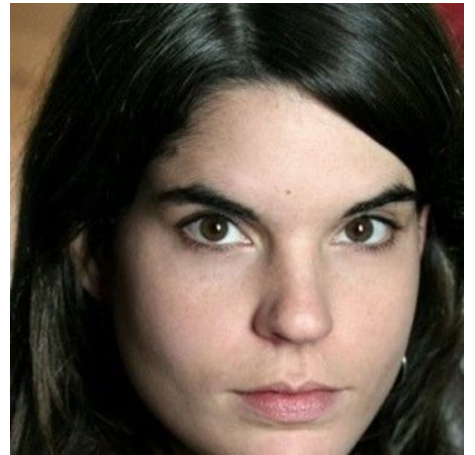

Nathalie Schuh

Information

Year of birth **1995 (24 years)**
Height (cm) **173**
Place of residence **Berlin**

Languages

French: medium