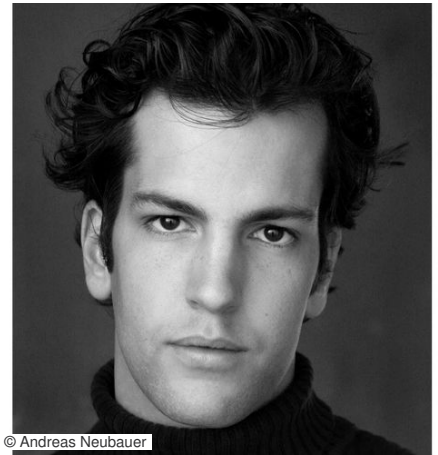

Sami EL Gharbi

© Andreas Neubauer

Information

Acting age	25 - 30 years	Nationality	German
Year of birth	1984	Languages	German: native-language English: medium
Height (cm)	185	Dialects	Rheinisch Berlin German
Eye color	brown	Sport	Boxing, Soccer, Inline skating, Horse riding, Volleyball
Hair color	Black	Profession	Actor
Place of residence	Köln	Singing	Rock/Pop: medium Hip Hop/Rap: medium
Cities I could work in	Köln, Berlin, Düsseldorf, Frankfurt am Main, Hamburg, München	Pitch	Tenor